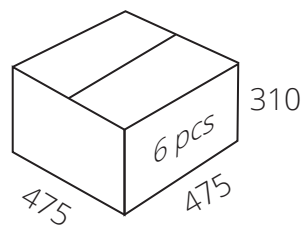

## SPECIFICATION:

Input voltage	220~240V 50/60Hz
Power	15W
CRI	>90
LED type	COB
Lumens	880lm
CCT	3000K
IP rating	IP65
Beam angle	18°/24°/36°/60°
Dimensions	Φ95 x 105mm
Material	Aluminium

## MECHANICAL STRUCTURE

NW: 0.52kg  
GW: 14.5 kg

0.92m

462lx

1.39m

258lx

1.85m

164lx

2.31m

15W 3000K