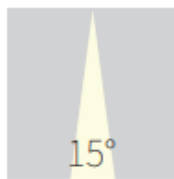

POLAR DIAGRAMS