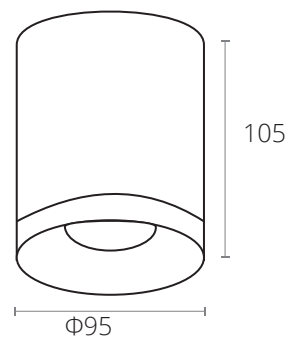

## SPECIFICATION:

Input voltage	220~240V 50/60Hz
Power	15W
CRI	>90
LED type	COB
Lumens	880lm
CCT	3000K
IP rating	IP65
Beam angle	18°/24°/36°/60°
Dimensions	Φ95 x 105mm
Material	Aluminium

## MECHANICAL STRUCTURE

NW: 0.52kg  
GW: 14.5 kg

0.92m

462lx

1.39m

258lx

1.85m

164lx

2.31m

15W 3000K

3.46m

50lx

4.62m

20lx

5.77m