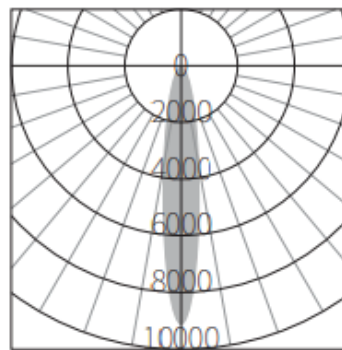

## SPECIFICATION:

Input voltage	220~240V 50/60Hz
Power	15W
CRI	>90
LED type	COB
Lumens	880lm
CCT	3000K
IP rating	IP65
Beam angle	18°/24°/36°/60°
Dimensions	Φ95 x 105mm
Material	Aluminium

## MECHANICAL STRUCTURE

NW: 0.52kg  
GW: 14.5 kg

## POLAR DIAGRAMS

15W 3000K

8792lx

0.26m

2194lx

0.53m

974lx

0.79m