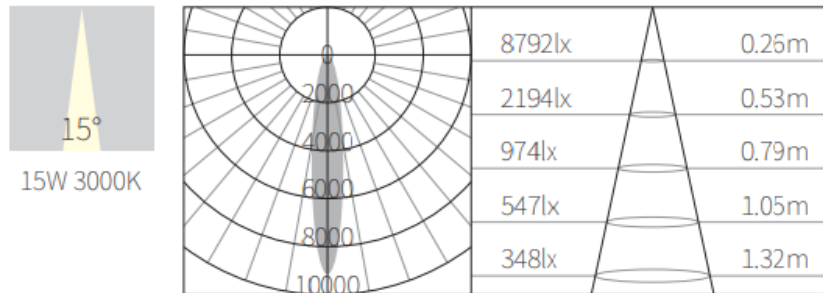

Outdoor surface mounted ceiling light

CEIL01

Features

- Anti-glare ceiling light with citizen light source
- IP65 rating for outdoor use
- Flicker free
- Non-dimmable

Specifications

Input voltage	220~240V 50/60Hz
Power	15W
CRI	>90
LED type	COB
Lumens	880lm
CCT	3000K
IP rating	IP65
Beam angle	18°/24°/36°/60°
Dimensions	φ95 x 105mm
Material	Aluminium

Mechanical structure

NW:0.52kg

GW:14.5kg

Polar diagrams

Refer to the instruction manual for instructions on installation.