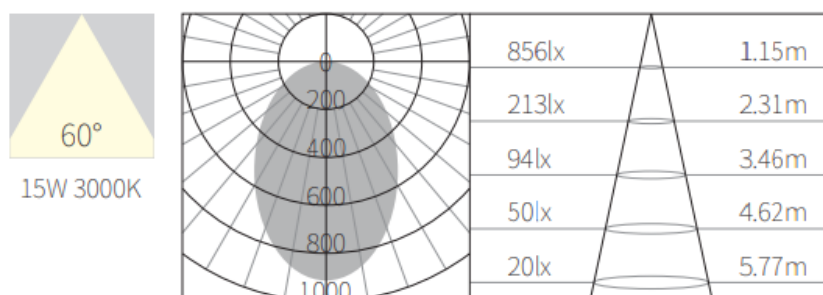

Outdoor surface mounted ceiling light

CEIL01

Features

- Anti-glare ceiling light with citizen light source
- IP65 rating for outdoor use
- Flicker free
- Non-dimmable

Specifications

Input voltage	220~240V 50/60Hz
Power	15W
CRI	>90
LED type	COB
Lumens	880lm
CCT	3000K
IP rating	IP65
Beam angle	18°/24°/36°/60°
Dimensions	φ95 x 105mm
Material	Aluminium

Mechanical structure

NW:0.52kg

GW:14.5kg

Polar diagrams

Refer to the instruction manual for instructions on installation.