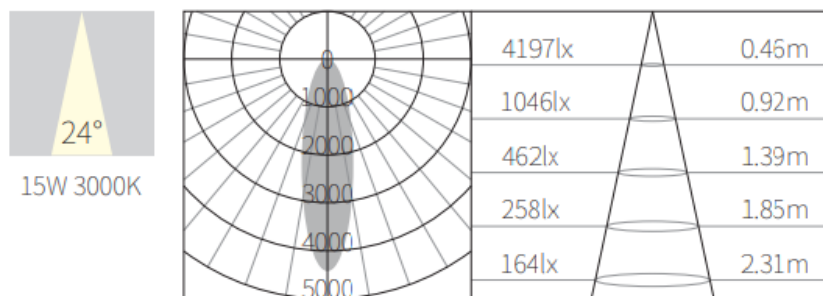

Outdoor surface mounted ceiling light

CEIL01

Features

- Anti-glare ceiling light with citizen light source
- IP65 rating for outdoor use
- Flicker free
- Non-dimmable

Specifications

Input voltage	220~240V 50/60Hz
Power	15W
CRI	>90
LED type	COB
Lumens	880lm
CCT	3000K
IP rating	IP65
Beam angle	18°/24°/36°/60°
Dimensions	φ95 x 105mm
Material	Aluminium

Mechanical structure

NW:0.52kg

GW:14.5kg

Polar diagrams

Refer to the instruction manual for instructions on installation.