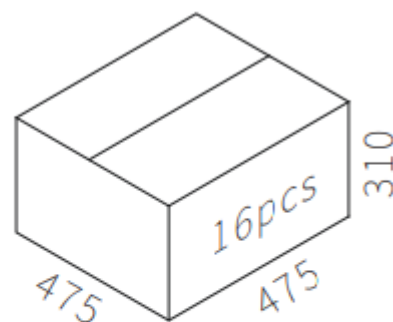

Outdoor surface mounted ceiling light

CEIL01

Features

- Anti-glare ceiling light with citizen light source
- IP65 rating for outdoor use
- Flicker free
- Non-dimmable

Specifications

Input voltage	220~240V 50/60Hz
Power	15W
CRI	>90
LED type	COB
Lumens	880lm
CCT	3000K
IP rating	IP65
Beam angle	18°/24°/36°/60°
Dimensions	φ95 x 105mm
Material	Aluminium

Mechanical structure

NW:0.52kg

GW:14.5kg

Polar diagrams

Refer to the instruction manual for instructions on installation.