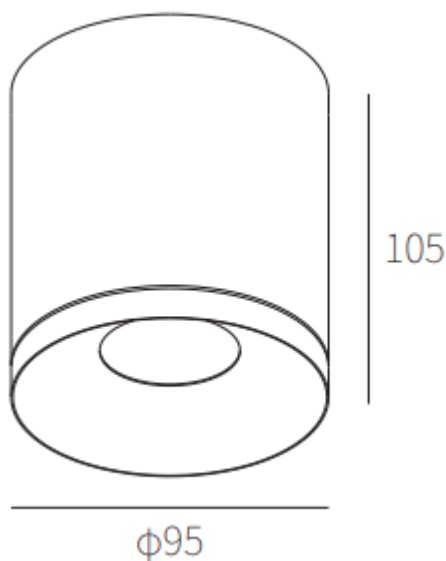

Outdoor surface mounted ceiling light

CEIL01

Features

- Anti-glare ceiling light with citizen light source
- IP65 rating for outdoor use
- Flicker free
- Non-dimmable

Specifications

Input voltage	220~240V 50/60Hz
Power	15W
CRI	>90
LED type	COB
Lumens	880lm
CCT	3000K
IP rating	IP65
Beam angle	18°/24°/36°/60°
Dimensions	φ95 x 105mm
Material	Aluminium

Mechanical structure

NW:0.52kg

GW:14.5kg

Polar diagrams

Refer to the instruction manual for instructions on installation.