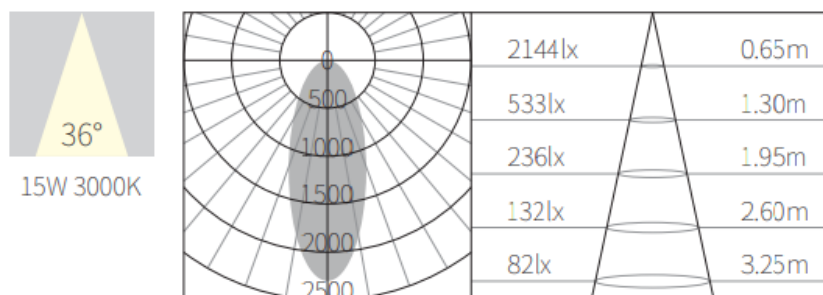

Outdoor surface mounted ceiling light

CEIL01

Features

- Anti-glare ceiling light with citizen light source
- IP65 rating for outdoor use
- Flicker free
- Non-dimmable

Specifications

Input voltage	220~240V 50/60Hz
Power	15W
CRI	>90
LED type	COB
Lumens	880lm
CCT	3000K
IP rating	IP65
Beam angle	18°/24°/36°/60°
Dimensions	φ95 x 105mm
Material	Aluminium

Mechanical structure

NW:0.52kg

GW:14.5kg

Polar diagrams

Refer to the instruction manual for instructions on installation.