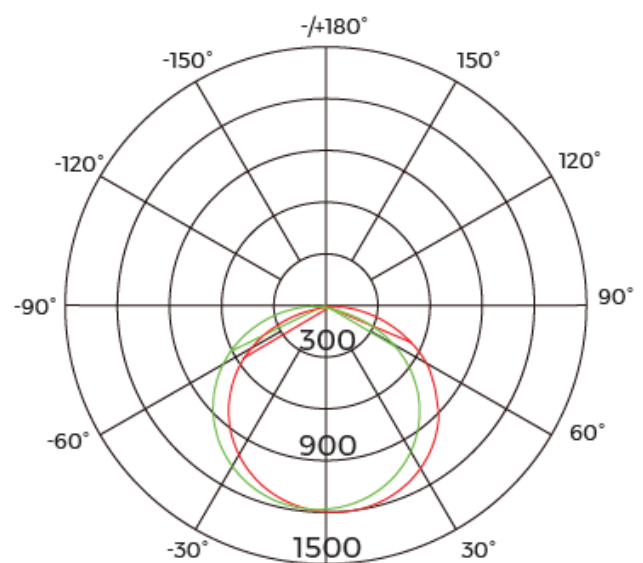

ULTRA HIGH POWER+ 29W LED STRIP

This ultra high power+ LED strip maintains consistent brightness from one end to another and is available in a variety of colour temperatures.

FEATURES AND BENEFITS:

- High efficiency Bridgelux LED chip with up to 110lm/W
- CRI 90 as standard for better colour appearance
- 192LED/m for shadowless effect
- 3M double coated tape for quick installation
- Can be supplied in 5m reels or cut to size
- SDCM 3, 1bin for colour consistency

APPLICATION:

- Indoor commercial and residential lighting
- General lighting
- Direct/Indirect Lighting

SPECIFICATION:

Item Code	STR072	STR073	STR074	STR075
Colour Temperature	2700K	3000K	4000K	6000K
Max. Power	29W			
Input	24V			
CRI	CRI 90			
Cutting increment	41.67mm			
LED Pitch	5.2mm			
LED/m	192LEDs			
Width	12mm			
Lumen Output	2750lm	2900lm	3000lm	3000lm
Beam Angle	120°			
Lifetime (rated)	36,000Hrs to L70			
Operating Temperature	-20°C - +40°C			
Warranty	5 years			