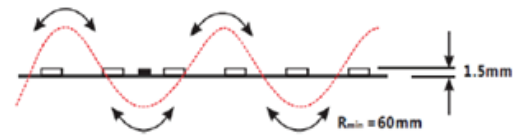

SPECIFICATION:

Item Code	STR072	STR073	STR074	STR075
Colour Temperature	2700K	3000K	4000K	6000K
Max. Power	29W			
Input	24V			
CRI	CRI 90			
Cutting increment	41.67mm			
LED Pitch	5.2mm			
LED/m	192LEDs			
Width	12mm			
Lumen Output	2750lm	2900lm	3000lm	3000lm
Beam Angle	120°			
Lifetime (rated)	36,000Hrs to L70			
Operating Temperature	-20°C - +40°C			
Warranty	5 years			

24V

RECOMMENDED DRIVERS (IP67):

Power	Non-dimmable	0/1-10V / phase-dim / Potentiometer / PWM	DALI/Push dim
40W	ADR004	N/A	N/A
60W	ADR006	ADR006D	ADR006DA
100W	ADR008	ADR008D	ADR008DA
150W	ADR010	ADR010D	ADR010DA
200W	ADR012	ADR012D	ADR012DA
300W	ADR016	ADR016D	ADR016DA