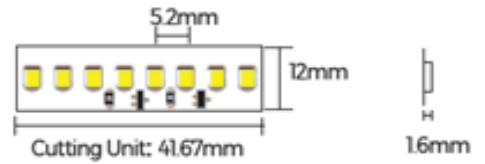

SPECIFICATION:

Item Code	STR072	STR073	STR074	STR075
Colour Temperature	2700K	3000K	4000K	6000K
Max. Power	29W			
Input	24V			
CRI	CRI 90			
Cutting increment	41.67mm			
LED Pitch	5.2mm			
LED/m	192LEDs			
Width	12mm			
Lumen Output	2750lm	2900lm	3000lm	3000lm
Beam Angle	120°			
Lifetime (rated)	36,000Hrs to L70			
Operating Temperature	-20°C - +40°C			
Warranty	5 years			

24V

RECOMMENDED DRIVERS (IP67):

Power	Non-dimmable	0/1-10V / phase-dim / Potentiometer / PWM	DALI/Push dim
40W	ADR004	N/A	N/A
60W	ADR006	ADR006D	ADR006DA
100W	ADR008	ADR008D	ADR008DA
150W	ADR010	ADR010D	ADR010DA
200W	ADR012	ADR012D	ADR012DA
300W	ADR016	ADR016D	ADR016DA