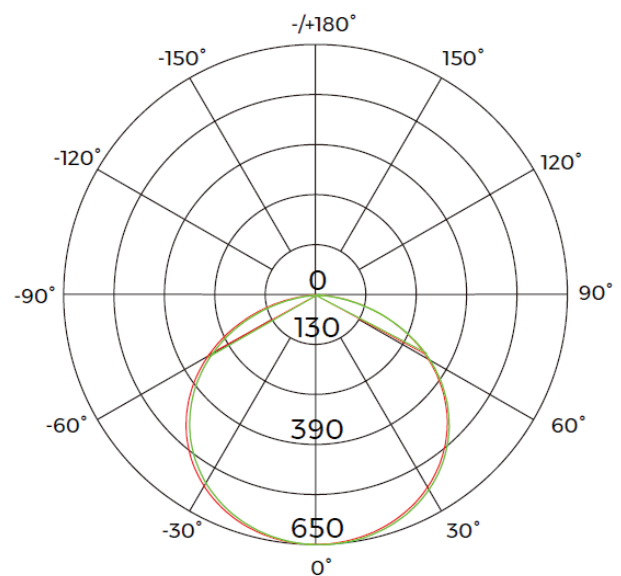

ULTRA HIGH POWER 19.2W LED STRIP

This ultra high power LED strip is an ideal solution for residential and commercial spaces. Available in a variety of colour temperatures with IP20 and IP65 options for a wide range of applications.

FEATURES AND BENEFITS:

- Constant Voltage 24V DC input
- 3M double coated tape for quick installation
- CRI 90 as standard for better colour appearance
- 240LED/m for shadowless effect
- Excellent heat dissipation
- Can be supplied in 5m reels or cut to size
- SDCM 3 for colour consistency
- IP65 option for humid locations

APPLICATION:

- Indoor/Outdoor commercial and residential lighting
- General lighting
- Task lighting
- Direct/Indirect Lighting

SPECIFICATION:

Item Code	IP20					IP65			
	STR051	STR052	STR053	STR054		STR055	STR056	STR057	STR058
Colour Temperature	2700K	3000K	4000K	6000K		2700K	3000K	4000K	6000K
Max. Power					19.2W				
Input					24V DC				
CRI					CRI 90				
Cutting increment					25mm				
LED Pitch					4.16mm				
LED/m					120LEDs				
Width					10mm				
Lumen Output	1940lm	1960lm	1980lm	1990lm		1940lm	1960lm	1980lm	1990lm
Beam Angle					120°				
Lifetime (rated)					36,000Hrs to L70				
Operating Temperature					-20°C - +40°C				
Warranty					5 years				