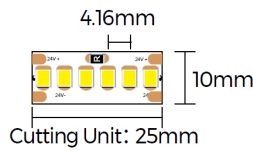

FEATURES AND BENEFITS:

- Constant Voltage 24V DC input
- 3M double coated tape for quick installation
- CRI 90 as standard for better colour appearance
- 240LED/m for shadowless effect
- Excellent heat dissipation
- Can be supplied in 5m reels or cut to size
- SDCM 3 for colour consistency
- IP65 option for humid locations

APPLICATION:

- Indoor/Outdoor commercial and residential lighting
- General lighting
- Task lighting
- Direct/Indirect Lighting

SPECIFICATION:

Item Code	IP20					IP65			
	STR051	STR052	STR053	STR054		STR055	STR056	STR057	STR058
Colour Temperature	2700K	3000K	4000K	6000K		2700K	3000K	4000K	6000K
Max. Power					19.2W				
Input					24V DC				
CRI					CRI 90				
Cutting increment					25mm				
LED Pitch					4.16mm				
LED/m					120LEDs				
Width					10mm				
Lumen Output	1940lm	1960lm	1980lm	1990lm		1940lm	1960lm	1980lm	1990lm
Beam Angle					120°				
Lifetime (rated)					36,000Hrs to L70				
Operating Temperature					-20°C - +40°C				
Warranty					5 years				