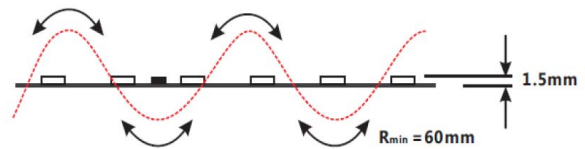

FEATURES AND BENEFITS:

- Constant Voltage 24V DC input
- 3M double coated tape for quick installation
- CRI 90 as standard for better colour appearance
- 240LED/m for shadowless effect
- Excellent heat dissipation
- Can be supplied in 5m reels or cut to size
- SDCM 3 for colour consistency
- IP65 option for humid locations

APPLICATION:

- Indoor/Outdoor commercial and residential lighting
- General lighting
- Task lighting
- Direct/Indirect Lighting

SPECIFICATION:

Item Code	IP20					IP65			
	STR051	STR052	STR053	STR054		STR055	STR056	STR057	STR058
Colour Temperature	2700K	3000K	4000K	6000K		2700K	3000K	4000K	6000K
Max. Power					19.2W				
Input					24V DC				
CRI					CRI 90				
Cutting increment					25mm				
LED Pitch					4.16mm				
LED/m					120LEDs				
Width					10mm				
Lumen Output	1940lm	1960lm	1980lm	1990lm		1940lm	1960lm	1980lm	1990lm
Beam Angle					120°				
Lifetime (rated)					36,000Hrs to L70				
Operating Temperature					-20°C - +40°C				
Warranty					5 years				