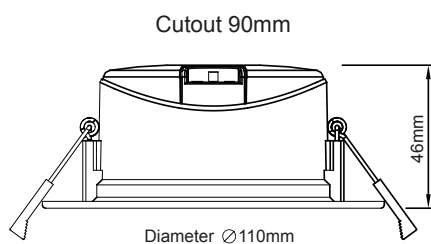

✓ 3 Year Warranty On All Products

@ Email Enquiries: sales@azoogi.com

📞 Contact Us Today: (02) 9695 7882

10 Watt Downlight TRI Colour Dimmable

Color Temp.
adjustable

Dimmable

Features

- ✓ Recessed downlight
- ✓ High efficiency SMD LED chips
- ✓ Powder coated finish(White)
- ✓ 0.6 m flex & plug fitted
- ✓ Easy installation
- ✓ Frosted acrylic diffuser
- ✓ Leading & Trailing edge dimmable LED driver included
- ✓ 3 years warranty

Item Code	ADL100
Power	10W
Input Voltage	AC240V
Cut Out Size	90mm
Colour Temperature	3000K/4000K/6000K
Lumen Flux	30
Beam Angle	110
Dimmable	YES
Fitting Colour	WHITE

Drawing Size:

Illuminance-Distance Curve