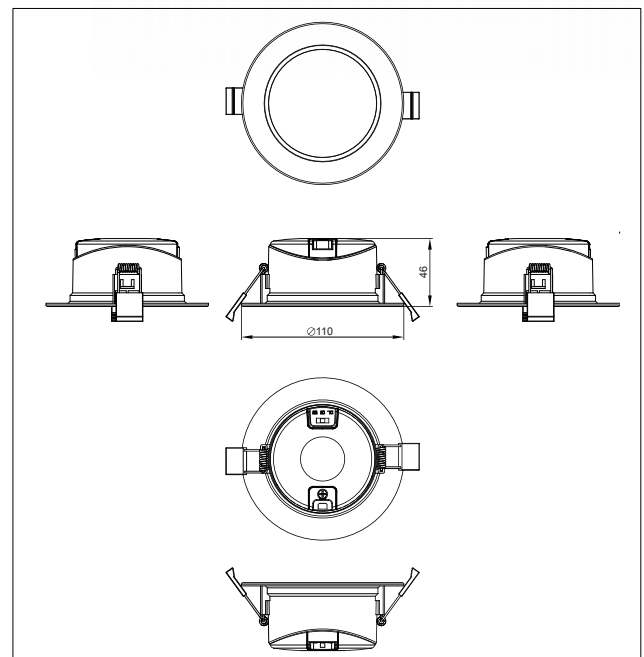

✓ 3 Year Warranty On All Products

@ Email Enquiries: sales@azoogi.com

📞 Contact Us Today: (02) 9695 7882

10 Watt Downlight TRI Colour Dimmable

Color Temp.
adjustable

Dimmable

Features

- ✓ Recessed downlight
- ✓ High efficiency SMD LED chips
- ✓ Powder coated finish(White)
- ✓ 0.6 m flex & plug fitted
- ✓ Easy installation
- ✓ Frosted acrylic diffuser
- ✓ Leading & Trailing edge dimmable LED driver included
- ✓ 3 years warranty

Item Code	ADL100
Power	10W
Input Voltage	AC240V
Cut Out Size	90mm
Colour Temperature	3000K/4000K/6000K
Lumen Flux	30
Beam Angle	110
Dimmable	YES
Fitting Colour	WHITE

Drawing Size:

Illuminance-Distance Curve