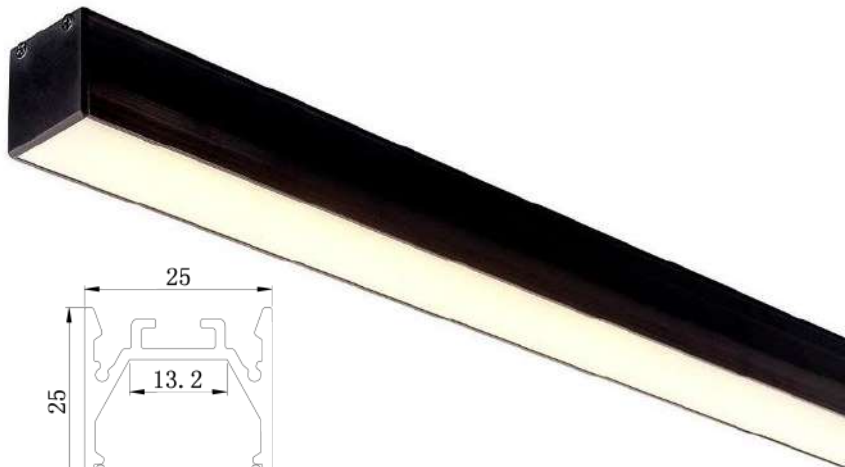

## HARMONY

- ✓ Custom sizes made to order!
- ✓ Available in  &  or both!
- ✓ Cutting edge RF Technology
- ✓ Minimalist black powder coating
- ✓ Hung or Surface mounted
- ✓ Tongue & groove connections allow you to go as long as you like
- ✓ Up to 1400 Lumen Output
- ✓ 3 year warranty on all products