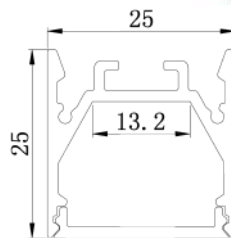

## HARMONY

- ✓ Custom sizes made to order!
- ✓ Available in  &  or both!
- ✓ Cutting edge RF Technology
- ✓ Minimalist black powder coating
- ✓ Hung or Surface mounted
- ✓ Tongue & groove connections allow you to go as long as you like
- ✓ Up to 1400 Lumen Output
- ✓ 3 year warranty on all products