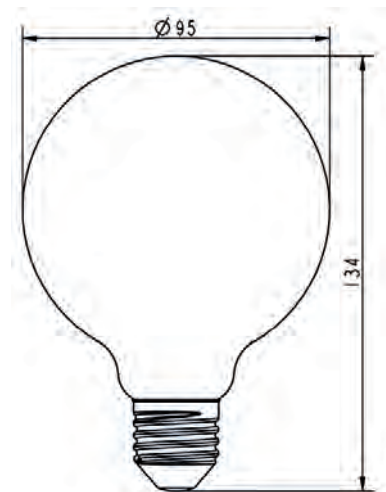

✓ 3 Year Warranty On All Products

@ Email Enquiries: sales@azoogi.com

☎ Contact Us Today: (02) 9695 7882

G95 LED 6 Watt E27 DIM 4000K

Features

- ✓ High CRI 90
- ✓ Dims down to zero
- ✓ 360° Wide beam angle
- ✓ Suits most lamp fittings
- ✓ Ideal for decorative applications
- ✓ Dimmable with most leading edge dimmers

Item Code	FIL037
Base	E27
Power	6W
Input Voltage	AC240V
Colour Temperature	4000K
Lumen Flux	550
Beam Angle	360
Dimmable	YES

E255