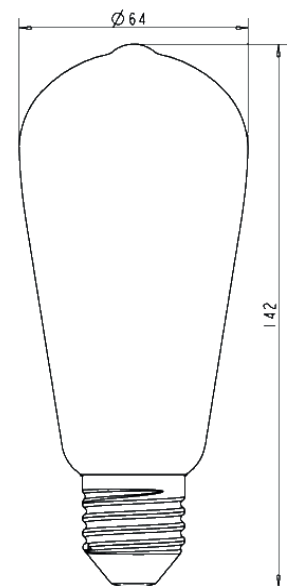

✓ 3 Year Warranty On All Products

@ Email Enquiries: sales@azoogi.com

☎ Contact Us Today: (02) 9695 7882

ST64 LED 6 Watt E27 DIM 4000K

Features

- ✓ High CRI
- ✓ Dims down to zero
- ✓ 360° Wide beam angle
- ✓ Suits most lamp fittings
- ✓ Ideal for decorative applications
- ✓ Dimmable with most leading edge dimmers

Item Code	FIL036
Base	E27
Power	6W
Input Voltage	AC240V
Colour Temperature	4000K
Lumen Flux	536
Beam Angle	360
Dimmable	YES

E255