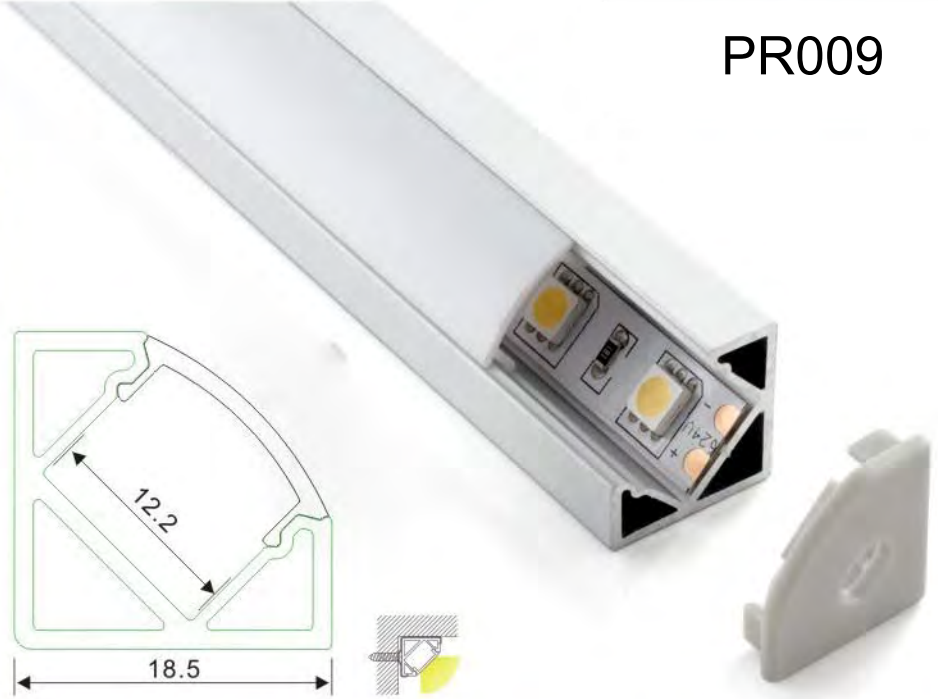

Aluminum Led Profile

PR009

End cap with hole
End cap without hole

Aluminum profile

PMMA opal matte cover
PMMA semi-clear cover
PMMA clear cover
PC diffused cover

Mounting clip(metal)

Mounting clip(PC)

LED Strip: 5050LED,
60LEDs/M, 14.4W/M

LED Driver