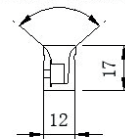

### Features

- ✓ High efficiency SMD LED chips
- ✓ Can be cut to length
- ✓ Side View, uniform light distribution, lightdot-free
- ✓ Bendable (min. bend 60mm radius)
- ✓ Fast and easy installation
- ✓ Ideal for decorative applications
- ✓ Maximum Length 5M

IP 67

LED TYPE: 2835

Item Code	STR101	STR102	STR103	STR104
CCT/Color	2700K	3000K	4000K	6000K
Cutting Unit	50mm (6 LED)	50mm (6 LED)	50mm (6 LED)	50mm (6 LED)
Size	5000*12*17mm	5000*12*17mm	5000*12*17mm	5000*12*17mm
IP Rating	IP67	IP67	IP67	IP67
Lumen Flux	610lm	610lm	630lm	630lm

Lighting surface

Min R=60MM