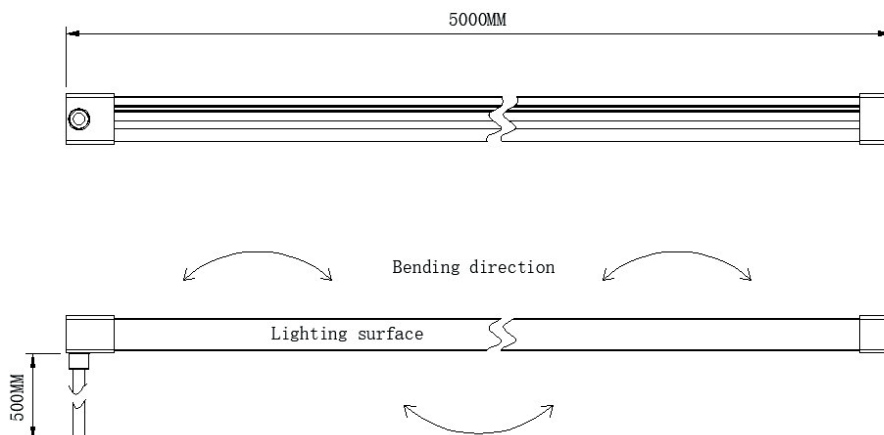

### Features

- ✓ High efficiency SMD LED chips
- ✓ Can be cut to length
- ✓ Side View, uniform light distribution, lightdot-free
- ✓ Bendable (min. bend 60mm radius)
- ✓ Fast and easy installation
- ✓ Ideal for decorative applications
- ✓ Maximum Length 5M

IP 67

LED TYPE: 2835

Item Code	STR101	STR102	STR103	STR104
CCT/Color	2700K	3000K	4000K	6000K
Cutting Unit	50mm (6 LED)	50mm (6 LED)	50mm (6 LED)	50mm (6 LED)
Size	5000*12*17mm	5000*12*17mm	5000*12*17mm	5000*12*17mm
IP Rating	IP67	IP67	IP67	IP67
Lumen Flux	610lm	610lm	630lm	630lm

Lighting surface

Min R=60MM