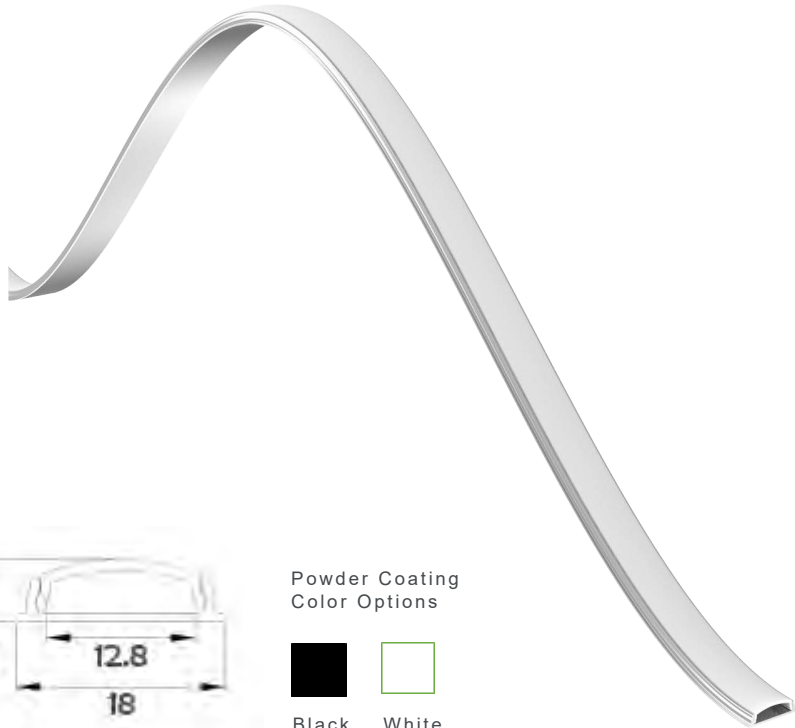

## PR125

Powder Coating  
Color Options

Bendable Profile

LED Strip

LED Driver

## Features

- Slim Bendable Aluminium LED Profile
- Diffuser can come up to 10M, so profile joint will be invisible
- Light Source: 2835 LED strip
- Perfect for creative flexible application