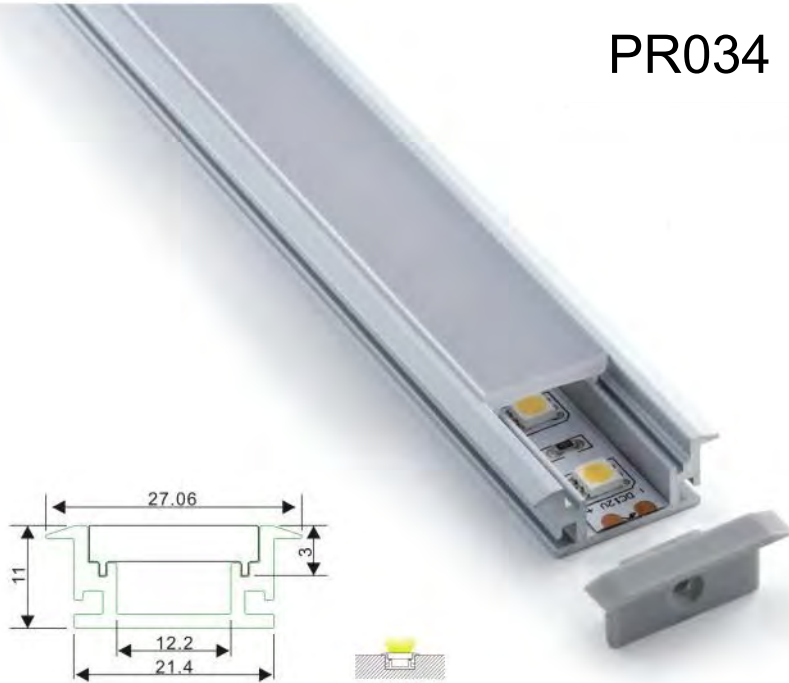

Aluminium LED Profile

PR034

End cap with hole
End cap without hole

Aluminum profile

PC diffused cover

LED Strip: 5050LED,
60LEDs/M, 14.4W/M

LED Driver

Powder Coating
Color Options

Black White