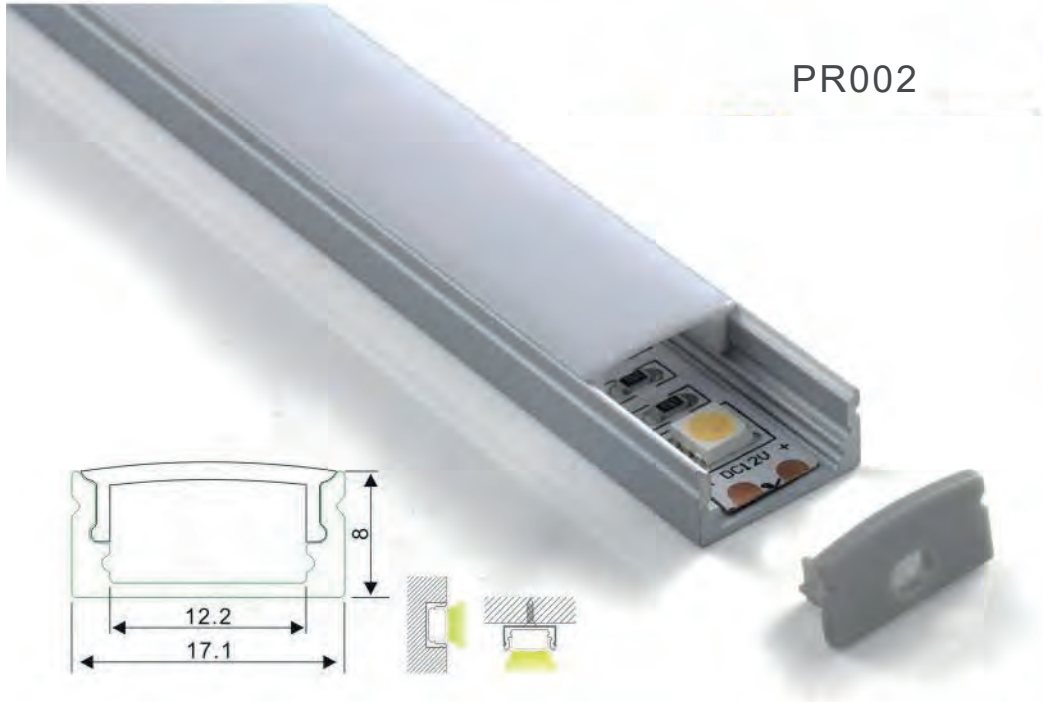

PR002

End cap with hole  
End cap without hole

Aluminum profile

PMMA opal matte cover  
PMMA semi-clear cover  
PMMA clear cover  
PC diffused cover

Mounting clip(metal)

Rotable mounting clips

Mounting clip(PC)

LED Strip: 5050LED,  
60LEDs/M, 14.4W/M

LED Driver

Powder Coating  
Color Options

Black

White