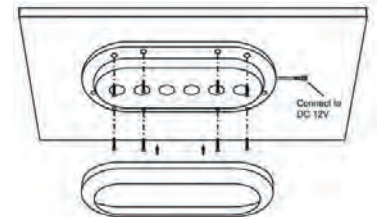

### Features

- ✓ 3 years warranty
- ✓ IP68 suitable for underwater
- ✓ 1 meter double insulated cable
- ✓ High efficiency led chip
- ✓ Base included
- ✓ Stainless steel body
- ✓ DC 12V
- ✓ Can also come in RGB

Item Code	PL005	PL006
Power	12W	12W
Input Voltage	DC 12V	DC 12V
IP Rating	68	68
Colour Temperature	3000K	6000K
Lumen Flux	800	850
Beam Angle	25	25

E255