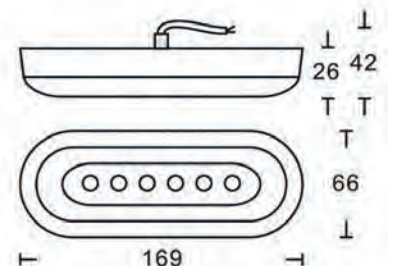

### Features

- ✓ 3 years warranty
- ✓ IP68 suitable for underwater
- ✓ 1 meter double insulated cable
- ✓ High efficiency led chip
- ✓ Base included
- ✓ Stainless steel body
- ✓ DC 12V
- ✓ Can also come in RGB

Item Code	PL005	PL006
Power	12W	12W
Input Voltage	DC 12V	DC 12V
IP Rating	68	68
Colour Temperature	3000K	6000K
Lumen Flux	800	850
Beam Angle	25	25

E255