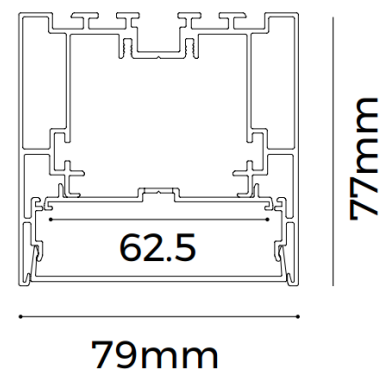

Details

Standard Configuration

①Profile ②Carrier:

Installation : Pendant/Recessed/Surface mounted

Material: AL6063-T5

Applications: Indoors

Profile weight: 2.25kg/2.5m

Size: L2500*W79*H77mm

Surface processing: Anodizing

③Diffuser:

Type: Frosted diffuser

Material: PC

Light transmittance : 86%

Size : L2500*W72.3*H10mm

PC Feature : The diffuser will extend (shrink) 0.8mm/m when the temperature rises (drops) 10°C.

Al6063-T5&PC
7.6W
L200*W150*H77mm

X-type corner(X90- LS7977)

Al6063-T5&PC
10.1W
L200*W200*H77mm

180° extender

SPCC
silver
L55*W10*H2mm

* The corners can be provided with or without light source.

Optical Parameter

D8420-24V-59mm light source, frosted diffuser

1m	298.6,1018lx	285.79cm
2m	74.65,254.5lx	571.57cm
3m	33.18,113.1lx	857.36cm
5m	11.94,40.7lx	1428.94cm
7m	6.094,20.77lx	2000.51cm
Height	Eavg,Emax	Angle:110.03deg Diameter