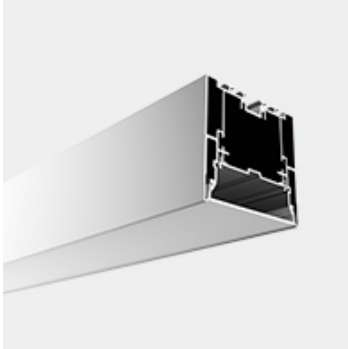

Specification

PRC 7977

PRC 7977

Features

- Creative magnetic end cap, connect in seconds
- Designed in creative carrier buckle extremely convenient for installation and maintenance
- AL6063-T5 aluminum profile with high-quality surface treatment and three optional colors of black, white and silver
- Specially designed light source with PC diffusers producing homogenous & soft lighting
- Super free connection: 180 ° extender, "L-", "T-" and "X-" type light corner
- Various installation ways: pendant, recessed, surface mounted

Details

Standard Configuration

①Profile ②Carrier:

Installation : Pendant/Recessed/Surface mounted

Material: AL6063-T5

Applications: Indoors

Profile weight: 2.25kg/2.5m

Size: L2500*W79*H77mm

Surface processing: Anodizing

③Diffuser:

Type: Frosted diffuser

Material: PC

Light transmittance : 86%

Size : L2500*W72.3*H10mm

PC Feature : The diffuser will extend (shrink) 0.8mm/m when the temperature rises (drops) 10°C.

D8420-24V-59mm light source, frosted diffuser

1m	298.6,1018lx	285.79cm
2m	74.65,254.5lx	571.57cm
3m	33.18,113.1lx	857.36cm
5m	11.94,40.7lx	1428.94cm
7m	6.094,20.77lx	2000.51cm
Height	Eavg,Emax	Angle:110.03deg Diameter