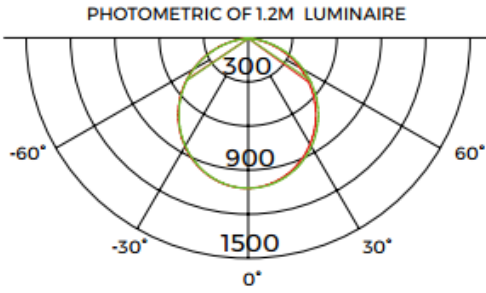

Al6063-T5&PC
7.6W
L200*W150*H77mm

X-type corner(X90- LS7977)

Al6063-T5&PC
10.1W
L200*W200*H77mm

180° extender

SPCC
silver
L55*W10*H2mm

* The corners can be provided with or without light source.

Optical Parameter

D8420-24V-59mm light source, frosted diffuser

1m	298.6,1018lx	285.79cm
2m	74.65,254.5lx	571.57cm
3m	33.18,113.1lx	857.36cm
5m	11.94,40.7lx	1428.94cm
7m	6.094,20.77lx	2000.51cm
Height	Eavg,Emax	Angle:110.03deg Diameter