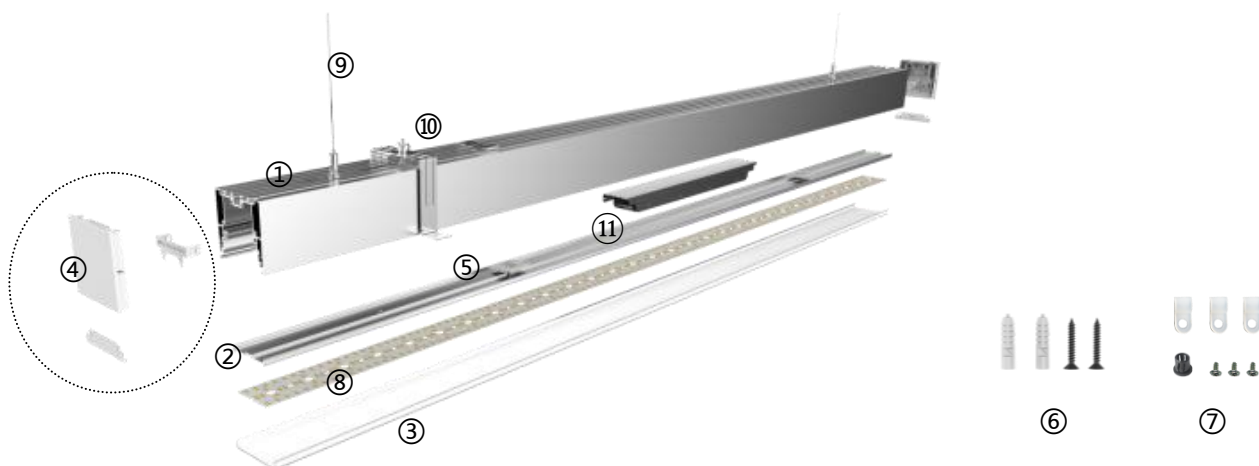

Specification

PRC 7977

PRC 7977

Features

- Creative magnetic end cap, connect in seconds
- Designed in creative carrier buckle extremely convenient for installation and maintenance
- AL6063-T5 aluminum profile with high-quality surface treatment and three optional colors of black, white and silver
- Specially designed light source with PC diffusers producing homogenous & soft lighting
- Super free connection: 180 ° extender, "L-", "T-" and "X-" type light corner
- Various installation ways: pendant, recessed, surface mounted

Details

Standard Configuration

①Profile ②Carrier:

Installation : Pendant/Recessed/Surface mounted

Material: AL6063-T5

Applications: Indoors

Profile weight: 2.25kg/2.5m

Size: L2500*W79*H77mm

Surface processing: Anodizing

③Diffuser:

Type: Frosted diffuser

Material: PC

Light transmittance : 86%

Size : L2500*W72.3*H10mm

PC Feature : The diffuser will extend (shrink) 0.8mm/m when the temperature rises (drops) 10°C.

Carbon steel

⑦Cable clip

Optional Accessories

	⑨Pendant cable with junction box	Steel cable D1.5*2000/4000mm	Junction box L80*W80*H30mm
	⑨Pendant cable without junction box	Steel cable D1.5*2000/4000mm	
	⑩Recessed buckle	L35.4*W25*H90mm	SPCC
	⑪Power supply	LESD-V24-100S	390*38*28.5mm
	⑧Flexible strip D8420-24V-59mm	DC24V 30W/m width 59mm	Min. cutting unit 50mm
	⑧Rigid modular DY8420-24V-62mm	DC24V 30W/m width 62mm	Min. cutting unit 50mm