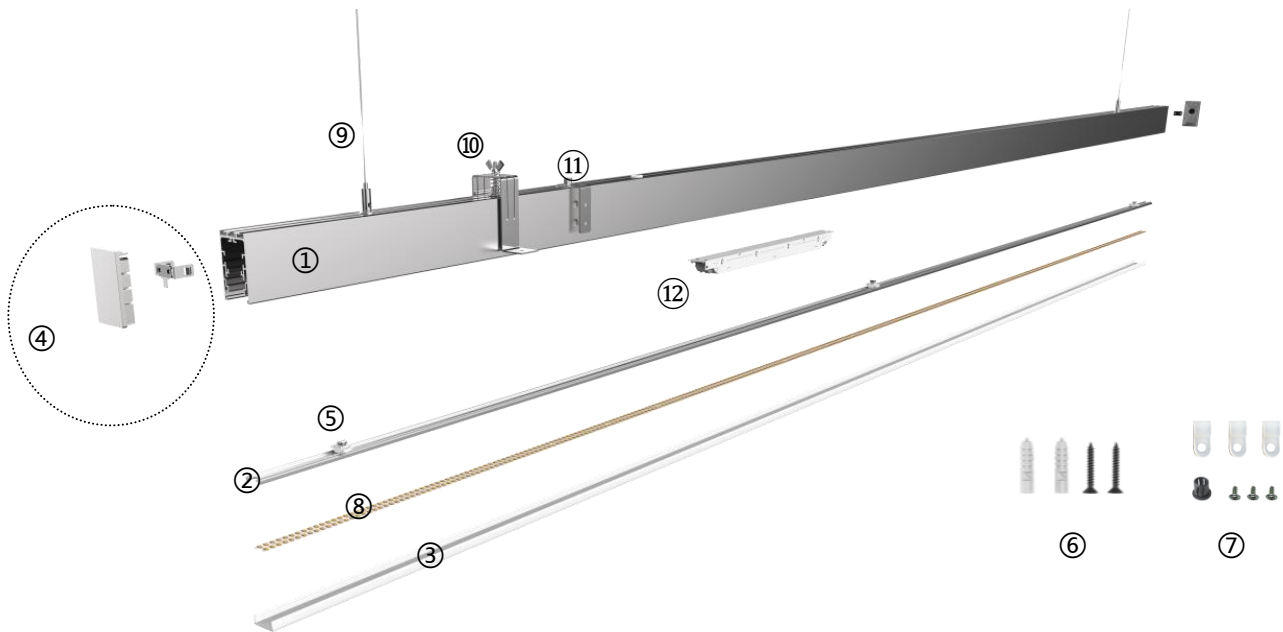

Details

Standard Configuration

①Profile ②Carrier:

Installation : Pendant/Recessed/Surface mounted/Wall mounted
Material: AL6063-T5
Applications: Indoors
Profile weight: 1.12kg/2.5m
Size: L2500*W33*H60mm
Surface processing: Anodizing

③Diffuser:

Type: Frosted diffuser
Material: PC
Light transmittance : 86%
Size : L2500*W26.6*H10.2mm
PC Feature : The diffuser will extend (shrink) 0.8mm/m when the temperature rises (drops) 10°C.

④End cap   L33*W60*H11.5mm   Fireproof PC& magnet

⑤Quick locker   L21.8*W14*H7.7mm   PA66

⑥Screw set   M3.5*40mm   Carbon steel

⑦Cable clip