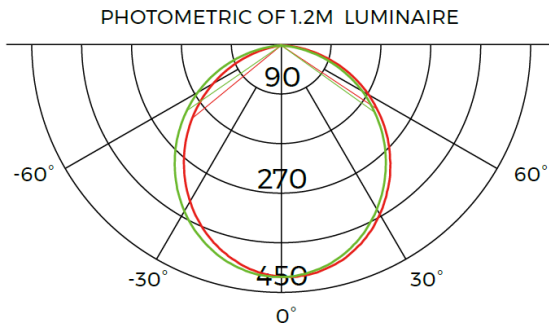

## Optical Parameter

D8280-24V-15mm light source, frosted diffuser

1m	137.8,427.9lx	270.43cm
2m	34.44,107.0lx	540.87cm
3m	15.31,47.54lx	811.30cm
5m	5.510,17.11lx	1352.17cm
7m	2.811,8.732lx	1893.04cm
Height	Eavg,Emax	Angle:107.03deg Diameter