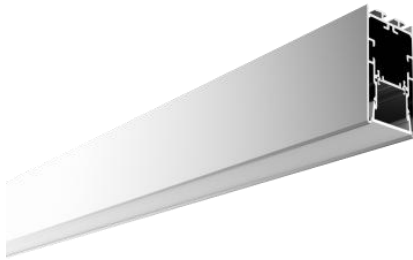

# Specification

PRC 3360

### Features

- Creative magnetic end cap, connect in seconds
- Designed in creative carrier buckle extremely convenient for installation and maintenance
- AL6063-T5 aluminum profile with high-quality surface treatment and three optional colors of black, white and silver
- Specially designed light source with PC diffusers producing homogenous & soft lighting
- Super free connection: 180 ° extender, "L-", "T-" and "X-" type light corner
- Various installation ways: pendant, recessed, surface and wall mounted

### ③Diffuser:

Type: Frosted diffuser  
 Material: PC  
 Light transmittance : 86%  
 Size : L2500\*W26.6\*H10.2mm  
 PC Feature : The diffuser will extend (shrink) 0.8mm/m when the temperature rises (drops) 10°C.