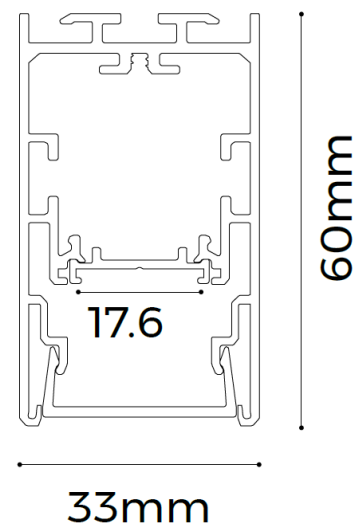

Features

- Creative magnetic end cap, connect in seconds
- Designed in creative carrier buckle extremely convenient for installation and maintenance
- AL6063-T5 aluminum profile with high-quality surface treatment and three optional colors of black, white and silver
- Specially designed light source with PC diffusers producing homogenous & soft lighting
- Super free connection: 180 ° extender, "L-", "T-" and "X-" type light corner
- Various installation ways: pendant, recessed, surface and wall mounted