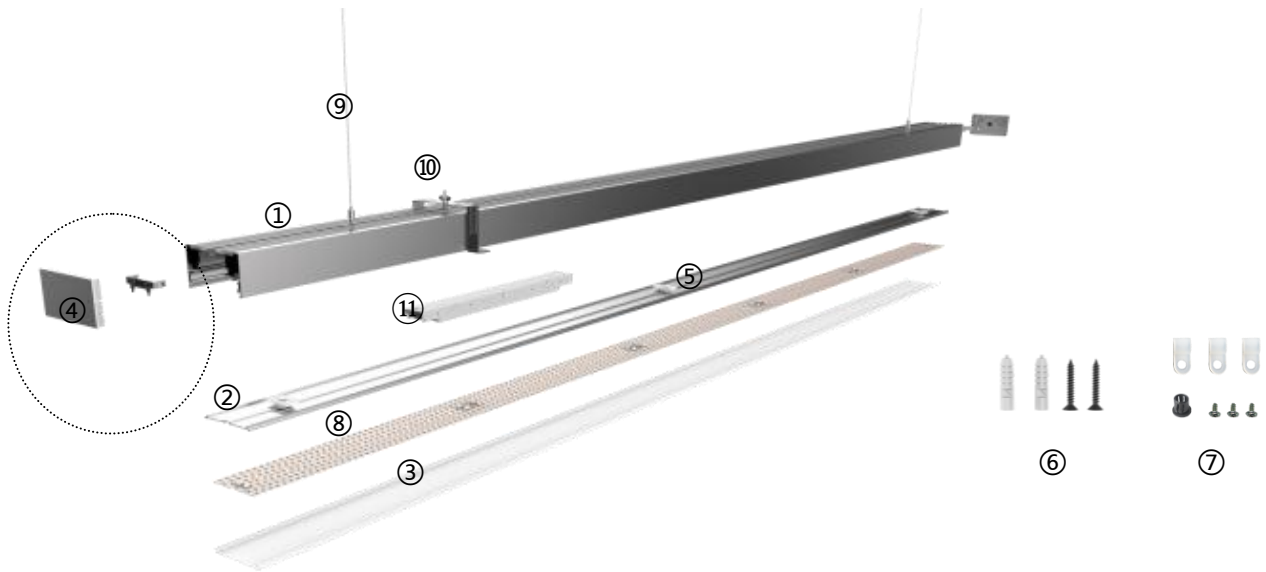

Specification

PRC 10570

PRC 10570

Features

- Creative magnetic end cap, connect in seconds
- Designed in creative carrier buckle extremely convenient for installation and maintenance
- AL6063-T5 aluminum profile with high-quality surface treatment and three optional colors of black, white and silver
- Specially designed light source with PC diffusers producing homogenous & soft lighting
- Super free connection: 180 ° extender, "L-", "T-" and "X-" type light corner
- Various installation ways: pendant, recessed, surface mounted

Details

Standard Configuration

①Profile ②Carrier:

Installation : Pendant/Recessed/Surface mounted

Material: AL6063-T5

Applications: Indoors

Profile weight: 2.53kg/2.5m

Size: L2500*W105*H70mm

Surface processing: Anodizing

③Diffuser:

Type: Frosted diffuser

Material: PC

Light transmittance : 86%

Size : L2500*W97.7*H10mm

PC Feature : The diffuser will extend (shrink) 0.8mm/m when the temperature rises (drops) 10°C.

	⑨Pendant cable with junction box	Steel cable D1.5*2000/4000mm	Junction box L80*W80*H30mm
	⑨Pendant cable without junction box	Steel cable D1.5*2000/4000mm	
	⑩Recessed buckle	L161.4*W25*H83mm	SPCC
	⑪Power supply	LESD-V24-100S	390*38*28.5mm
	⑧Flexible strip D8560-24V-85mm	DC24V 40W/m width 85mm	Min. cutting unit 50mm
	⑧Rigid modular DY8560-24V-88mm	DC24V 40W/m width 88mm	Min. cutting unit 50mm