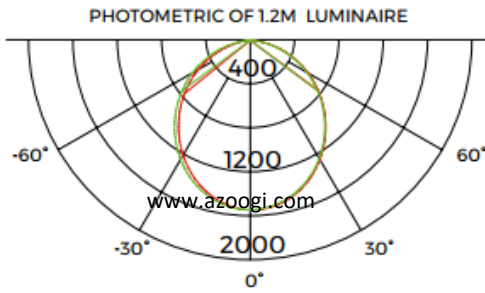

Optical Parameter

D8560-24V-85mm light source, frosted diffuser