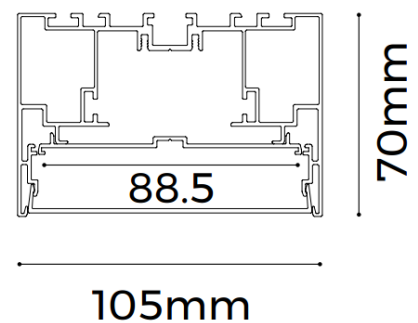

Details

Standard Configuration

①Profile ②Carrier:

Installation : Pendant/Recessed/Surface mounted

Material: AL6063-T5

Applications: Indoors

Profile weight: 2.53kg/2.5m

Size: L2500*W105*H70mm

Surface processing: Anodizing

③Diffuser:

Type: Frosted diffuser

Material: PC

Light transmittance : 86%

Size : L2500*W97.7*H10mm

PC Feature : The diffuser will extend (shrink) 0.8mm/m when the temperature rises (drops) 10°C.

	⑨Pendant cable with junction box	Steel cable D1.5*2000/4000mm	Junction box L80*W80*H30mm
	⑨Pendant cable without junction box	Steel cable D1.5*2000/4000mm	
	⑩Recessed buckle	L161.4*W25*H83mm	SPCC
	⑪Power supply	LESD-V24-100S	390*38*28.5mm
	⑧Flexible strip D8560-24V-85mm	DC24V 40W/m width 85mm	Min. cutting unit 50mm
	⑧Rigid modular DY8560-24V-88mm	DC24V 40W/m width 88mm	Min. cutting unit 50mm

Corners

L-type corner (L90-LS10570)

Al6063-T5&PC
7.6W
L150*W150*H70mm

L-type inner corner(L90N- LS10570)

Al6063-T5&PC
8.1W
L150*W150*H105mm

L-type exterior corner(L90W- LS10570)

Al6063-T5&PC
10.1W
L150*W150*H105mm