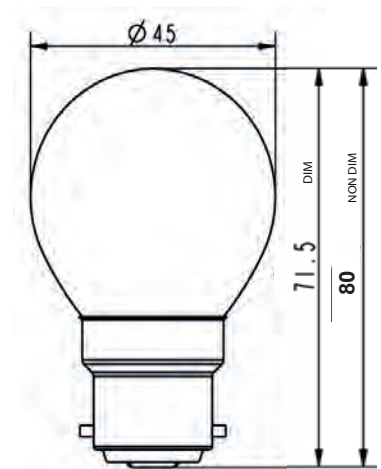

Fancy Round LED 3 Watt B22 Dimmable

Features

- ✓ 1:1 Size of traditional lamp
- ✓ High efficiency COB LED chips
- ✓ 360° Wide beam angle
- ✓ Double insulation
- ✓ Suits most lamp fittings
- ✓ Ideal for decorative applications

Item Code	FIL020
Base	B22
Power	3W
Input Voltage	AC240V
Colour	CLEAR
Colour Temperature	2700K
Lumen Flux	290
Beam Angle	360
Dimmable	YES

E255