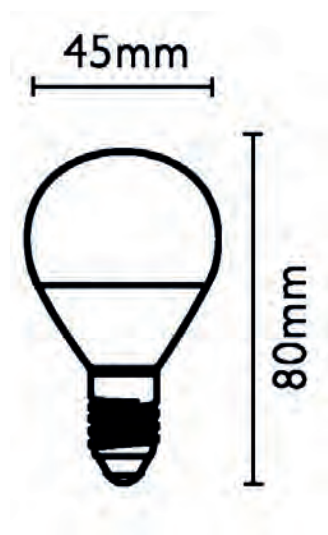

## Fancy Round LED 5 Watt E14

### Features

- ✓ 1:1 Size of traditional Lamp
- ✓ Plastic coated aluminium body
- ✓ 270° Wide beam angle
- ✓ Double insulation
- ✓ Suits most lamp fittings
- ✓ Opal plastic diffuser

Item Code	G45_001	G45_002
Base	E14	E14
Power	5W	5W
Input Voltage	AC240V	AC240V
Colour Temperature	2700K	6000K
Lumen Flux	420	460
Beam Angle	270	270
Dimmable	No	No