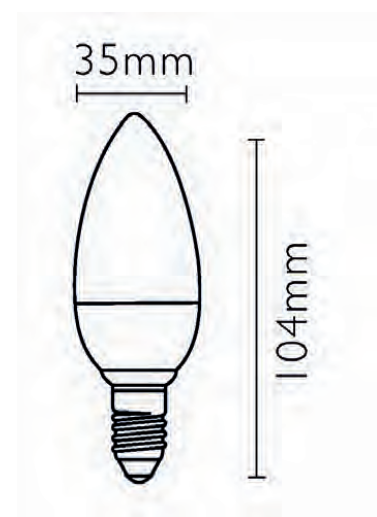

Candle Classic LED 5 Watt E14

Features

- ✓ 1:1 Size of traditional Lamp
- ✓ Plastic coated aluminium body
- ✓ 240° Wide beam angle
- ✓ Double insulation
- ✓ Suits most lamp fittings
- ✓ Opal plastic diffuser

Item Code	C35_001	C35_002
Base	E14	E14
Power	5W	5W
Input Voltage	AC240V	AC240V
Colour Temperature	2700K	6000K
Lumen Flux	470	480
Beam Angle	240	240
Dimmable	No	No

E255