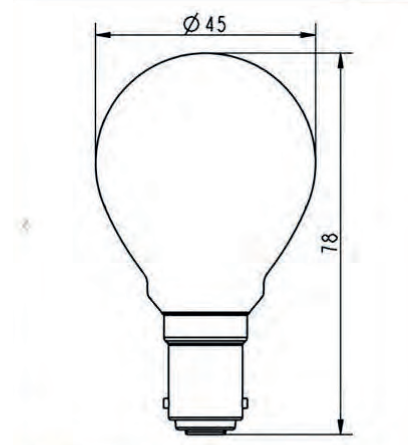

Fancy Round LED 3 Watt B15

Features

- ✓ High efficiency COB LED chips
- ✓ 360° Wide beam angle
- ✓ Double insulation
- ✓ Suits most lamp fittings
- ✓ Ideal for decorative applications

Item Code	FIL016
Base	B15
Power	3W
Input Voltage	AC240V
Colour	CLEAR
Colour Temperature	2700K
Lumen Flux	290
Beam Angle	360
Dimmable	NO