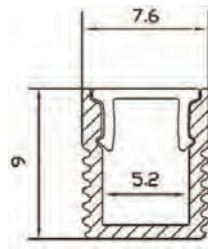

### MINI PROFILE

Item Code	PROM
Dimension	7.6 x 9mm
Finish	Aluminium Profile with PMMA opal cover

### REQUIRED STRIP

IP 33

LED TYPE: 3528

Item Code	STR061	STR063	STR062
CCT/Color	3000K	4000K	6000K
Cutting Unit	25mm (3 LED)	25mm (3 LED)	25mm (3 LED)
Size	5000*5*1.8mm	5000*5*1.8mm	5000*5*1.8mm
IP Rating	IP33	IP33	IP33
Lumen Flux	615lm	650lm	675lm

IP 33

LED TYPE: 3528

Item Code	STR064	STR065	STR066
CCT/Color	3000K	4000K	6000K
Cutting Unit	50mm (6 LED)	50mm (6 LED)	50mm (6 LED)
Size	5000*4*1.8mm	5000*4*1.8mm	5000*4*1.8mm
IP Rating	IP33	IP33	IP33
Lumen Flux	615lm	675lm	675lm