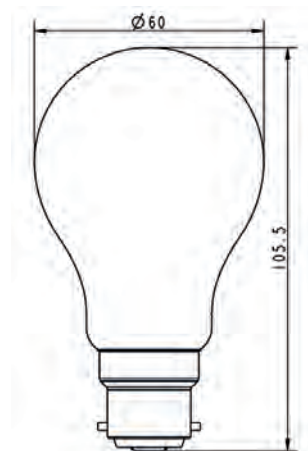

GLS LED 4 Watt B22 Dimmable

Features

- ✓ High CRI 90
- ✓ Dims down to zero
- ✓ 360° Wide beam angle
- ✓ Suits most lamp fittings
- ✓ Ideal for decorative applications
- ✓ Dimmable with most leading edge dimmers

Item Code	FIL002
Base	B22
Power	4W
Input Voltage	AC240V
Colour Temperature	2600K
Lumen Flux	380
Beam Angle	360
Dimmable	YES

E255