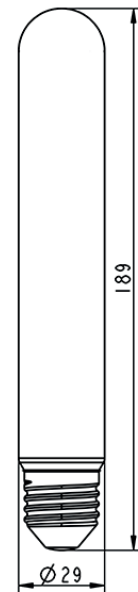

T30 LED 6W E27 180mm Dimmable

Features

- ✓ 1:1 Size of traditional lamp
- ✓ High efficiency COB LED chips
- ✓ 360° Wide beam angle
- ✓ Double insulation
- ✓ Suits most lamp fittings
- ✓ Ideal for decorative applications

Item Code	FIL021
Base	E27
Power	6W
Input Voltage	AC240V
Colour	CLEAR
Colour Temperature	2700K
Lumen Flux	600
Beam Angle	360
Dimmable	YES

E255