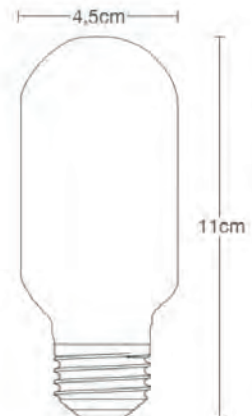

T45 LED 3W E27 112mm Dimmable

Features

- ✓ 1:1 Size of traditional lamp
- ✓ High efficiency COB LED chips
- ✓ 360° Wide beam angle
- ✓ Double insulation
- ✓ Suits most lamp fittings
- ✓ Ideal for decorative applications

Item Code	FIL023
Base	E27
Power	3W
Input Voltage	AC240V
Colour	CLEAR
Colour Temperature	2700K
Lumen Flux	290
Beam Angle	360
Dimmable	YES

E255