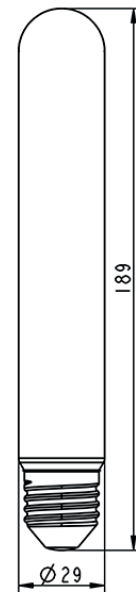

## T30 LED Ambient 8W E27 180mm Dimmable

### Features

- ✓ 1:1 Size of traditional lamp
- ✓ High efficiency COB LED chips
- ✓ 360° Wide beam angle
- ✓ Double insulation
- ✓ Suits most lamp fittings
- ✓ Ideal for decorative applications

Item Code	FIL035
Base	E27
Power	8W
Input Voltage	AC240V
Colour	CLEAR
Colour Temperature	2700K
Lumen Flux	450
Beam Angle	360
Dimmable	YES