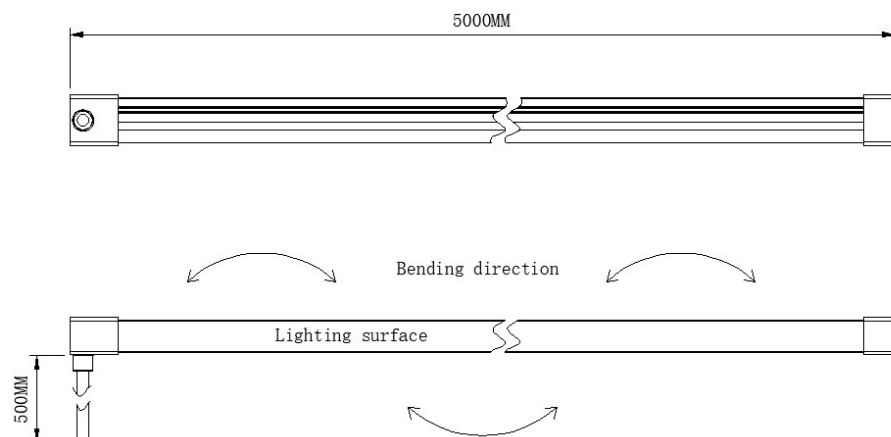

NEON Light Side View 12 Watt 24v

Features

- ✓ High efficiency SMD LED chips
- ✓ Can be cut to length
- ✓ Side View, uniform light distribution, lightdot-free
- ✓ Bendable (min. bend 60mm radius)
- ✓ Fast and easy installation
- ✓ Ideal for decorative applications
- ✓ Maximum Length 5M

IP 67

24V
DC

12mm

LED TYPE: 2835

Item Code	STR101	STR102	STR103	STR104
CCT/Color	2700K	3000K	4000K	6000K
Cutting Unit	50mm (6 LED)	50mm (6 LED)	50mm (6 LED)	50mm (6 LED)
Size	5000*12*17mm	5000*12*17mm	5000*12*17mm	5000*12*17mm
IP Rating	IP67	IP67	IP67	IP67
Lumen Flux	610lm	610lm	630lm	630lm

Lighting surface

Min R=60MM