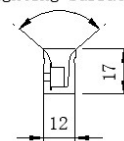

IP 67

24V
DC

12mm

LED TYPE: 2835

Item Code	STR101	STR102	STR103	STR104
CCT/Color	2700K	3000K	4000K	6000K
Cutting Unit	50mm (6 LED)	50mm (6 LED)	50mm (6 LED)	50mm (6 LED)
Size	5000*12*17mm	5000*12*17mm	5000*12*17mm	5000*12*17mm
IP Rating	IP67	IP67	IP67	IP67
Lumen Flux	610lm	610lm	630lm	630lm

Lighting surface

Min R=60MM