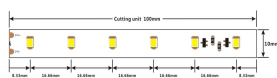

LED Strip 7 Watt 24v (Long Run)

Features

- ✓ High efficiency SMD LED chips
- ✓ Can be cut to length
- ✓ 20M long strip driven by one end power supply
- ✓ 3M tape backing
- ✓ Fast and easy installation
- ✓ Ideal for decorative applications

IP 33

LED TYPE: 2835

Item Code	STR110	STR111	STR112	STR113
CCT/Color	2700K	3000K	4000K	6000K
Cutting Unit	100mm (6 LED)	100mm (6 LED)	100mm (6 LED)	100mm (6 LED)
Size	20000*10*2mm	20000*10*2mm	20000*10*2mm	20000*10*2mm
IP Rating	IP33	IP33	IP33	IP33
Lumen Flux	735lm	769lm	790lm	769lm