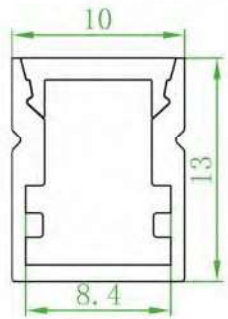

Aluminum Led Profile

PR036

End caps with hole or without hole(ABS material)

Aluminum profile

PC diffused cover

Mounting clip(metal)

LED Strip: 3528LED,
120LEDs/M, 9.6W/M

LED Driver