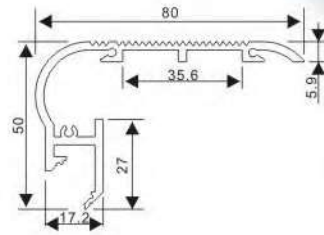

Aluminum Led Profile

PR027

End cap with hole
End cap without hole

Aluminum profile

PMMA opal matte cover
PMMA semi-clear cover
PMMA clear cover
PC diffused cover

LED Strip: 5050LED,
60LEDs/M, 14.4W/M

LED Driver