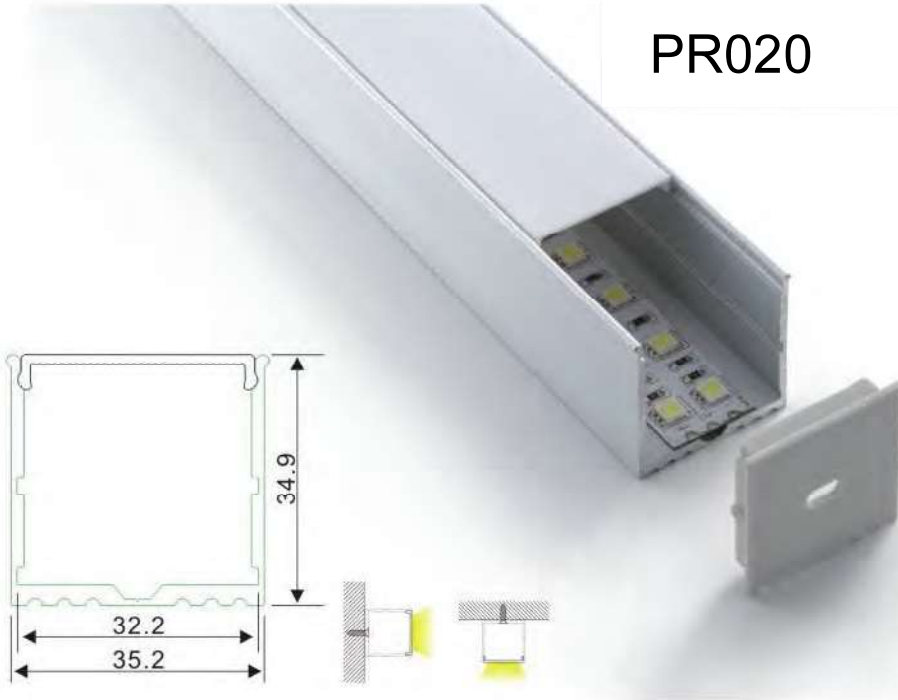

# Aluminum Led Profile

PR020

End cap with hole  
End cap without hole

Aluminum profile

PMMA opal matte cover  
PMMA semi-clear cover  
PC diffused cover

LED Strip: 5730LED,  
60LEDs/M, 30W/M

LED Driver