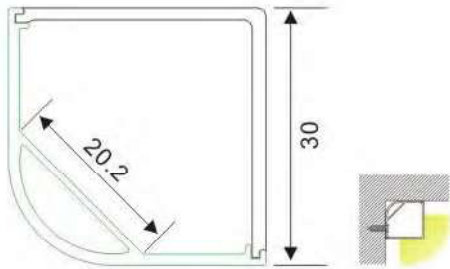

Aluminum Led Profile

PR017

End cap with hole
End cap without hole

Aluminum profile

PMMA opal matte cover
PMMA semi-clear cover

LED Strip: 5050LED,
120LEDs/M,28.8W/M,
double rows

LED Driver