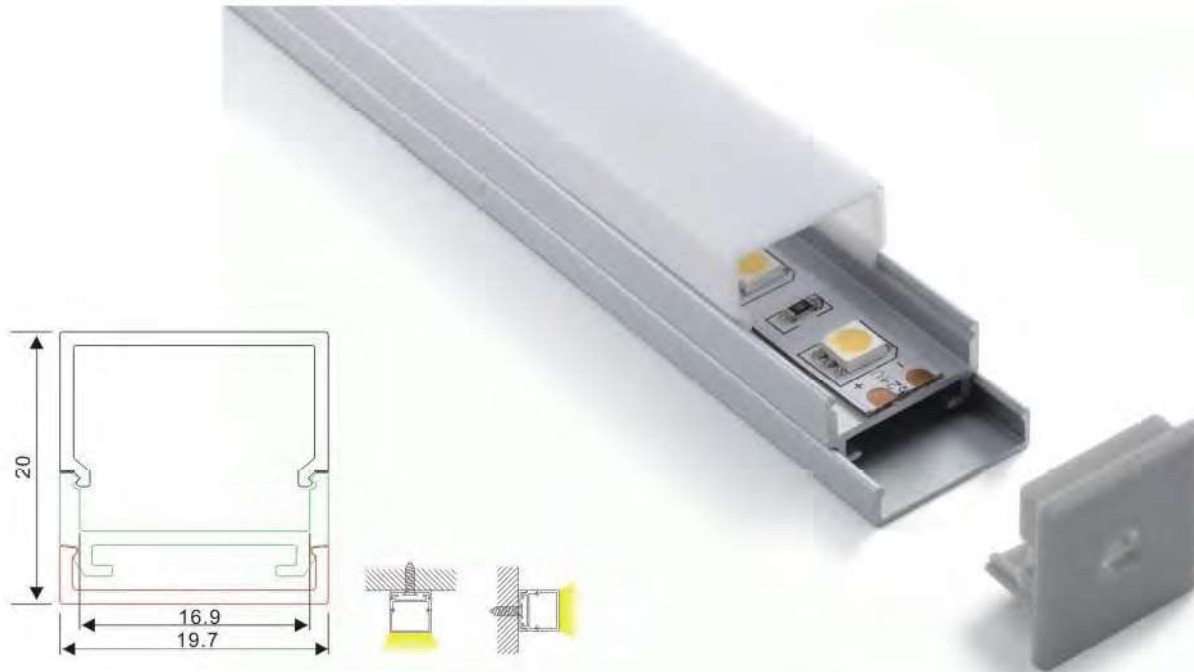

# Aluminum Led Profile

PR013

End cap with hole  
End cap without hole

Aluminum profile

Aluminum profile(for strips)

Mounting profile

PMMA opal matte cover  
PMMA semi-clear cover

LED Strip: 3528LED,  
240LEDs/M,19.2W/M,  
double rows