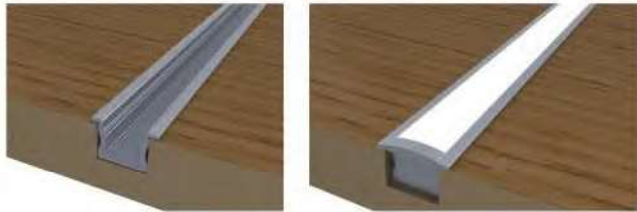

Aluminum Led Profile

PR005

End cap with hole
End cap without hole

Aluminum profile

PMMA opal matte cover
PMMA semi-clear cover
PMMA clear cover
PC diffused cover

LED Strip: 5050LED,
60LEDs/M, 14.4W/M

LED Driver