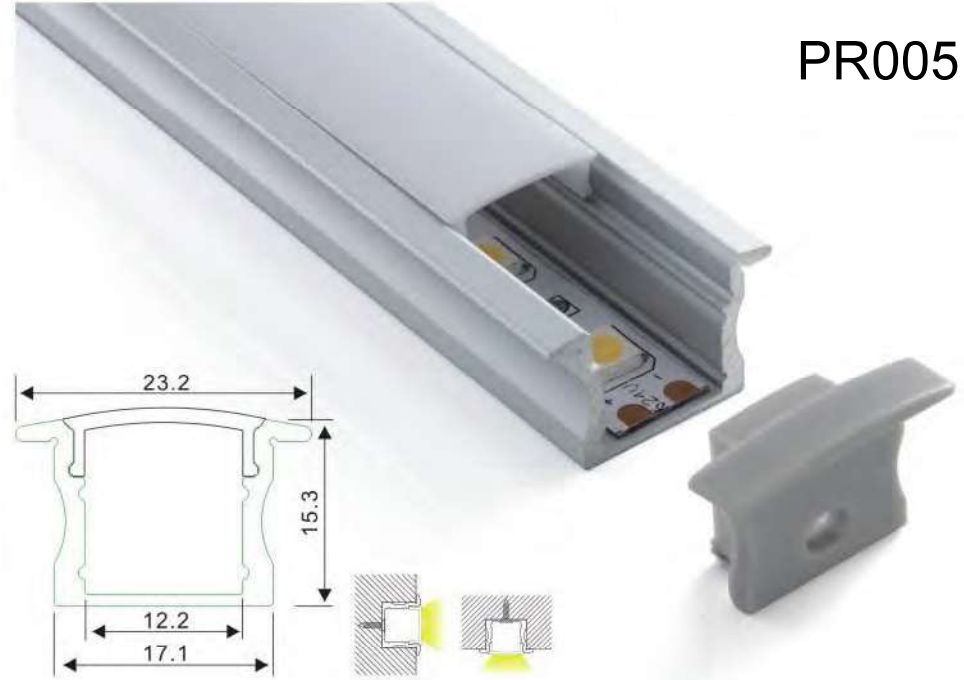

Aluminum Led Profile

PR005

End cap with hole
End cap without hole

Aluminum profile

PMMA opal matte cover
PMMA semi-clear cover
PMMA clear cover
PC diffused cover

LED Strip: 5050LED,
60LEDs/M, 14.4W/M

LED Driver