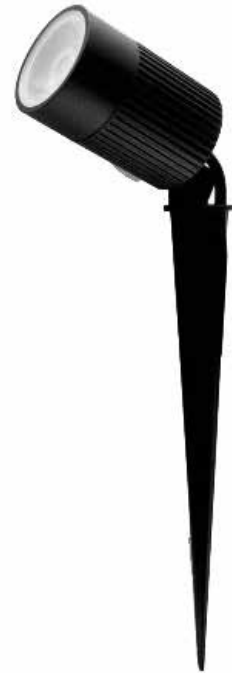

Garden Light LED 7 Watt

Features

- ✓ 5 year warranty
- ✓ Die cast aluminium body
- ✓ High efficiency COB LED chip
- ✓ IP67 Weatherproof
- ✓ 316 Stainless steel screws
- ✓ 12V AC/DC
- ✓ 1 meter double insulated cable
- ✓ Spike included

Item Code	GL001	GL002
Power	7W	7W
Input Voltage	12V AC/DC	12V AC/DC
IP Rating	67	67
Colour Temperature	2700K	6000K
Lumen Flux	500lm	550lm
Beam Angle	60	60
Dimmable	NO	NO
Lifespan	50,000 hours	50,000 hours