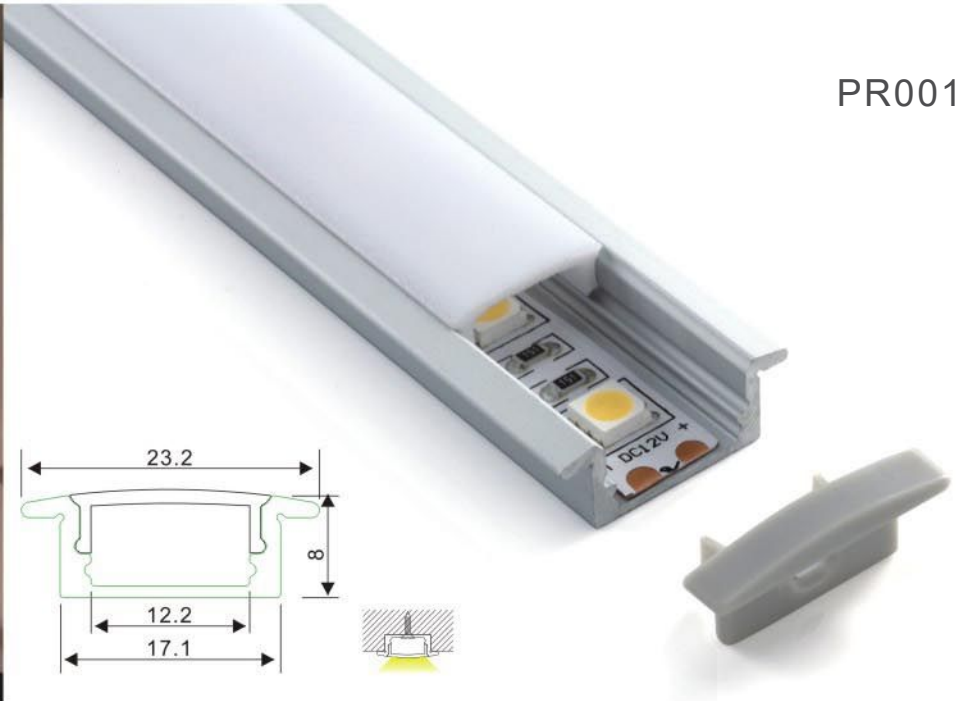

# Aluminum Led Profile

PR001

End cap with hole  
End cap without hole

Aluminum profile

PMMA opal matte cover  
PMMA semi-clear cover  
PMMA clear cover  
PC diffused cover

LED Strip: 5050LED,  
60LEDs/M, 14.4W/M

LED Driver